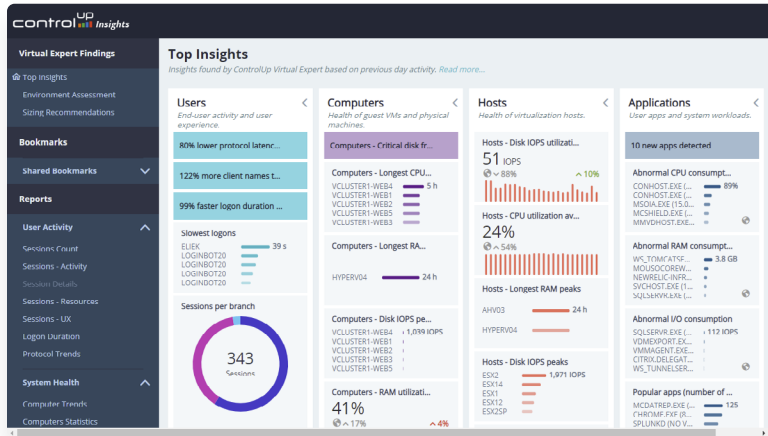

EARLY-WARNING ALERTING

- Condition-based alerts
- Alerts to email and webhooks
- Alerts to third-party systems

Making faster and smarter decisions

Real-time, actionable dashboard to pinpoint and proactively fix problems unique to users' physical endpoints, virtual applications, and desktops.

REAL-TIME PERFORMANCE & EXPERIENCE

- Physical, virtual, and cloud workspaces
- 1,000+ metrics collected every few seconds
- Metadata, events & logs

CONTEXTUAL TROUBLESHOOTING & GUIDED RCA

- Crowdsources IT knowledge
- Virtual Expert troubleshooting & remediation
- Virtual Expert root cause analysis

AUTOMATED & INTELLIGENT REMEDIATION

- Community-based script action library
- Custom script actions
- Event- and time-driven actions
- Extendable to third-party APIs

Make data-driven decisions

Reports to check the history of your EUC environment with recommendations to optimize the employee digital experience.