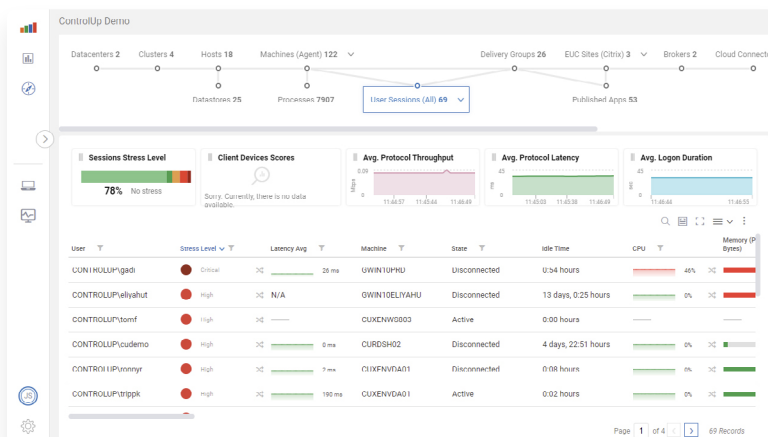

of business leaders are concerned with maintaining corporate culture with remote work.
Gartner

Ensuring enterprise resources are always available

Proactively monitor the availability of your EUC virtual apps, desktops, and web- & network-based resources.

PROACTIVE AVAILABILITY TESTING

- Virtual applications & desktops
- SaaS applications
- Web apps & services
- Network resources

APPLICATION & RESOURCE AVAILABILITY ANALYSIS

- Report availability of key resources and apps
- Detailed analysis and breakdown of tests
- Enrichment of test results

EARLY-WARNING ALERTING

- Condition-based alerts
- Alerts to email and webhooks
- Alerts to third-party systems

Making faster and smarter decisions

Real-time, actionable dashboard to pinpoint and proactively fix problems unique to users' physical endpoints, virtual applications, and desktops.

REAL-TIME PERFORMANCE & EXPERIENCE

- Physical, virtual, and cloud workspaces
- 1,000+ metrics collected every few seconds
- Metadata, events & logs

CONTEXTUAL TROUBLESHOOTING & GUIDED RCA

- Crowdsources IT knowledge
- Virtual Expert troubleshooting & remediation
- Virtual Expert root cause analysis