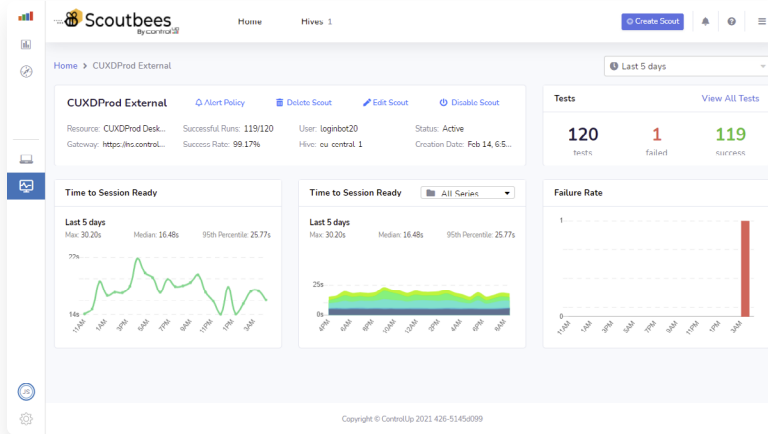

IT departments need to support employees no matter where they work

of executives say they don't want to return to the office as it was pre-pandemic.
PwC

The digital experience is a core element of every company's culture

of business leaders are concerned with maintaining corporate culture with remote work.
Gartner

Ensuring enterprise resources are always available

Proactively monitor the availability of your EUC virtual apps, desktops, and web- & network-based resources.